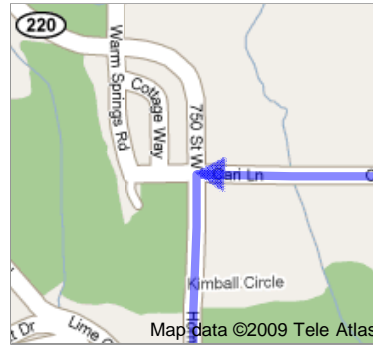

Directions to Zermatt Resort

784 West Resort Drive, Midway, UT 84049 - (866)

573-5143

4.7 mi – about 12 mins

Save trees. Go green!
 Download Google Maps on your phone at google.com/gmm

©2009 Google - Map data ©2009 Tele Atlas - [Terms of Use](#)

- 1. Head **southwest** on **River Rd**
About 7 mins

go 2.9 mi
total 2.9 mi

- 2. At the traffic circle, take the **1st** exit onto **E Burgi Ln**
About 3 mins

go 0.9 mi
total 3.8 mi

- 3. Slight **right** at **Pine Canyon Rd/UT-224**

go 0.1 mi
total 3.9 mi

- 4. Continue on **Carl Ln**
About 1 min

go 0.3 mi
total 4.3 mi

5. Turn left at Homestead Dr
About 1 min

go 0.4 mi
total 4.7 mi

6. Turn right at Resort Dr

go 230 ft
total 4.7 mi

B Zermatt Resort
784 West Resort Drive, Midway, UT 84049 - (866) 573-5143