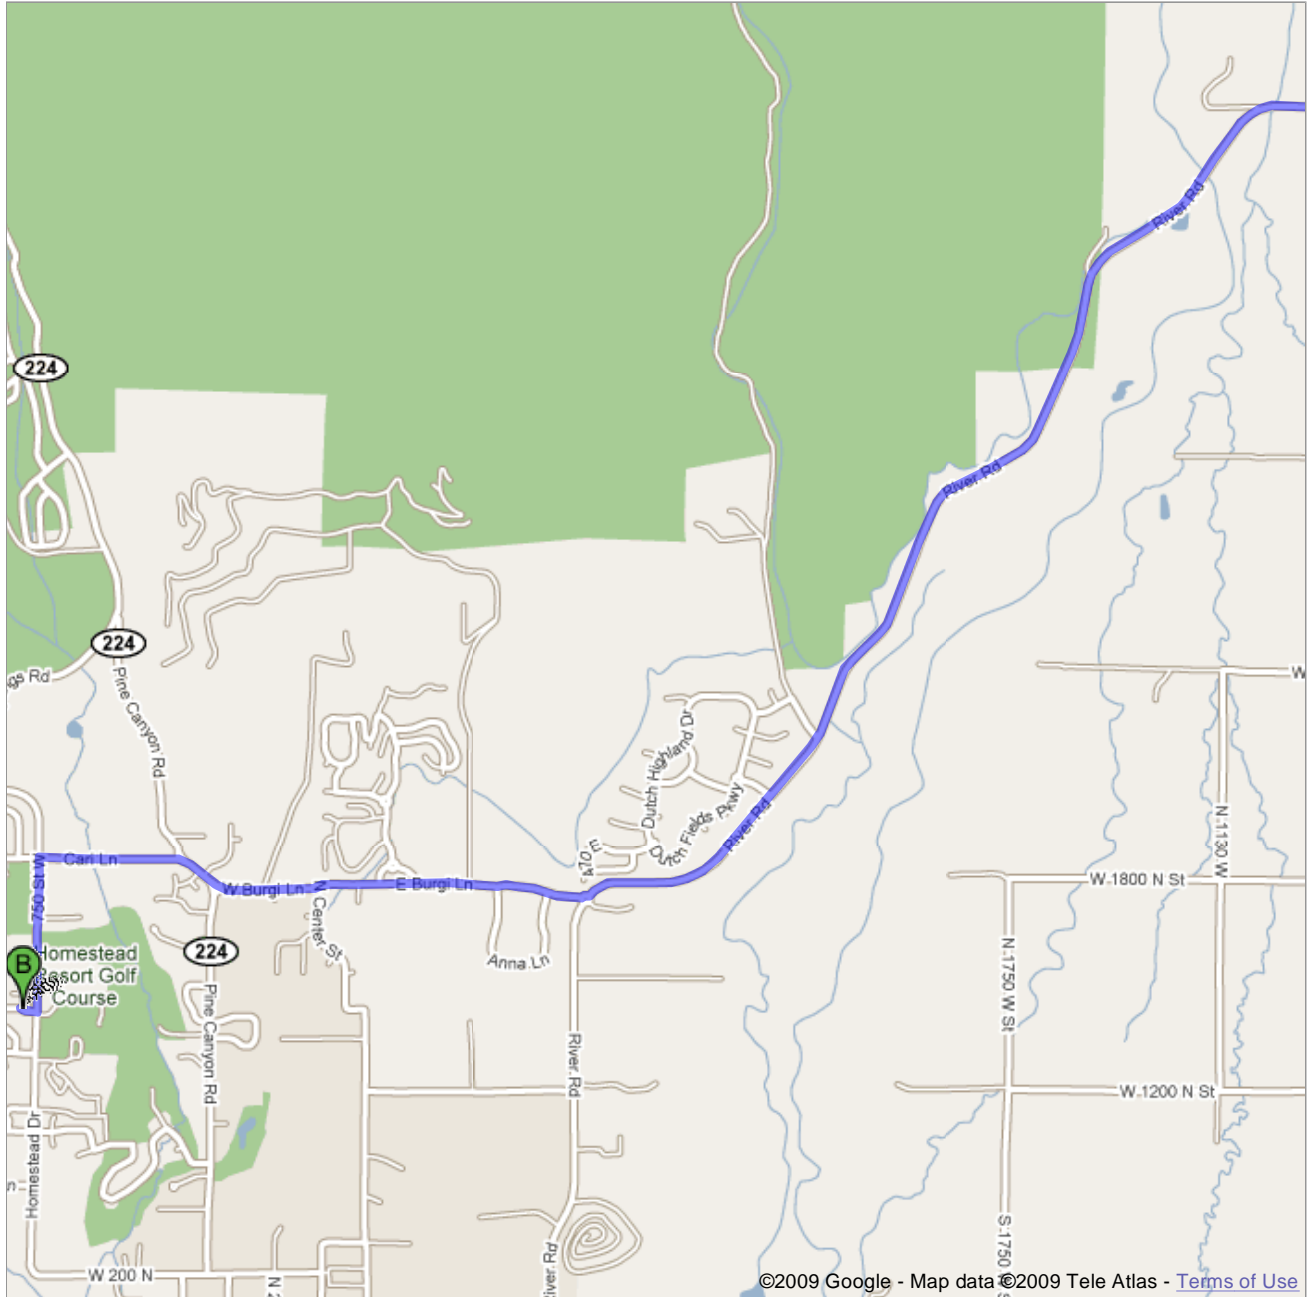

Directions to Zermatt Resort

784 West Resort Drive, Midway, UT 84049 - (866)

573-5143

4.7 mi – about 12 mins

Save trees. Go green!
Download Google Maps on your phone at google.com/gmm

©2009 Google - Map data ©2009 Tele Atlas - [Terms of Use](#)