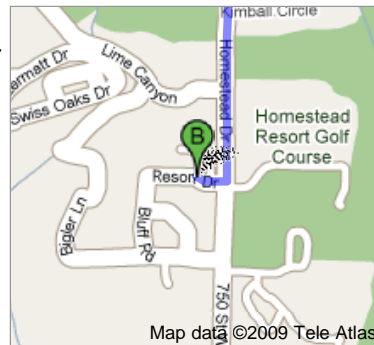

Directions to Zermatt Resort

784 West Resort Drive, Midway, UT 84049 - (866)

573-5143

4.7 mi – about 12 mins

Save trees. Go green!
 Download Google Maps on your phone at google.com/gmm

©2009 Google - Map data ©2009 Tele Atlas - [Terms of Use](#)

- 1. Head **southwest** on **River Rd**
About 7 mins

go 2.9 mi
total 2.9 mi

- 2. At the traffic circle, take the **1st** exit onto **E Burgi Ln**
About 3 mins

go 0.9 mi
total 3.8 mi

- 3. Slight **right** at **Pine Canyon Rd/UT-224**

go 0.1 mi
total 3.9 mi

- 4. Continue on **Carl Ln**
About 1 min

go 0.3 mi
total 4.3 mi

5. Turn left at Homestead Dr
About 1 min

go 0.4 mi
total 4.7 mi

6. Turn right at Resort Dr

go 230 ft
total 4.7 mi

B Zermatt Resort
784 West Resort Drive, Midway, UT 84049 - (866) 573-5143

These directions are for planning purposes only. You may find that construction projects, traffic, weather, or other events may cause conditions to differ from the map results, and you should plan your route accordingly. You must obey all signs or notices regarding your route.