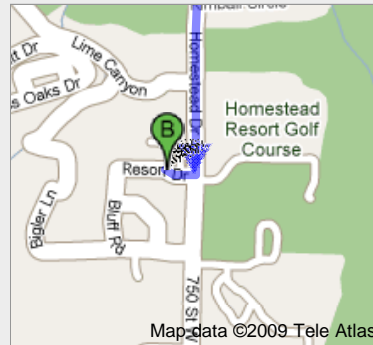

- 1. Head **southwest** on **River Rd**
About 7 mins

go 2.9 mi
total 2.9 mi

- 2. At the traffic circle, take the **1st** exit onto **E Burgi Ln**
About 3 mins

go 0.9 mi
total 3.8 mi

- 3. Slight **right** at **Pine Canyon Rd/UT-224**

go 0.1 mi
total 3.9 mi

- 4. Continue on **Carl Ln**
About 1 min

go 0.3 mi
total 4.3 mi

5. Turn left at Homestead Dr
About 1 min

go 0.4 mi
total 4.7 mi

6. Turn right at Resort Dr

go 230 ft
total 4.7 mi

B Zermatt Resort
784 West Resort Drive, Midway, UT 84049 - (866) 573-5143

These directions are for planning purposes only. You may find that construction projects, traffic, weather, or other events may cause conditions to differ from the map results, and you should plan your route accordingly. You must obey all signs or notices regarding your route.