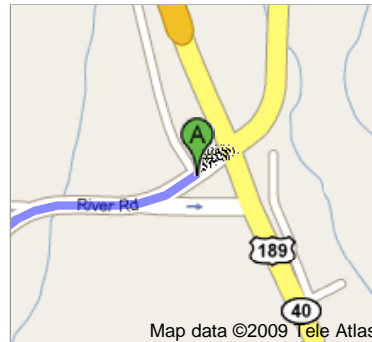

Directions to Zermatt Resort

784 West Resort Drive, Midway, UT 84049 - (866)

573-5143

4.7 mi – about 12 mins

Save trees. Go green!
 Download Google Maps on your phone at google.com/gmm

©2009 Google - Map data ©2009 Tele Atlas - [Terms of Use](#)

- 1. Head **southwest** on **River Rd**
About 7 mins

go 2.9 mi
total 2.9 mi

- 2. At the traffic circle, take the **1st** exit onto **E Burgi Ln**
About 3 mins

go 0.9 mi
total 3.8 mi

- 3. Slight **right** at **Pine Canyon Rd/UT-224**

go 0.1 mi
total 3.9 mi

- 4. Continue on **Carl Ln**
About 1 min

go 0.3 mi
total 4.3 mi

5. Turn left at Homestead Dr
About 1 min

go 0.4 mi
total 4.7 mi

6. Turn right at Resort Dr

go 230 ft
total 4.7 mi

B Zermatt Resort
784 West Resort Drive, Midway, UT 84049 - (866) 573-5143