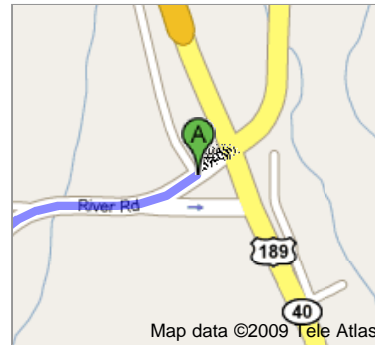

Directions to Zermatt Resort

784 West Resort Drive, Midway, UT 84049 - (866)

573-5143

4.7 mi – about 12 mins

Save trees. Go green!
 Download Google Maps on your phone at google.com/gmm

©2009 Google - Map data ©2009 Tele Atlas - [Terms of Use](#)

- 1. Head **southwest** on **River Rd**
About 7 mins

go 2.9 mi
total 2.9 mi

- 2. At the traffic circle, take the **1st** exit onto **E Burgi Ln**
About 3 mins

go 0.9 mi
total 3.8 mi

- 3. Slight **right** at **Pine Canyon Rd/UT-224**

go 0.1 mi
total 3.9 mi

- 4. Continue on **Carl Ln**
About 1 min

go 0.3 mi
total 4.3 mi

5. Turn left at Homestead Dr
About 1 min

go 0.4 mi
total 4.7 mi

6. Turn right at Resort Dr

go 230 ft
total 4.7 mi

B Zermatt Resort
784 West Resort Drive, Midway, UT 84049 - (866) 573-5143